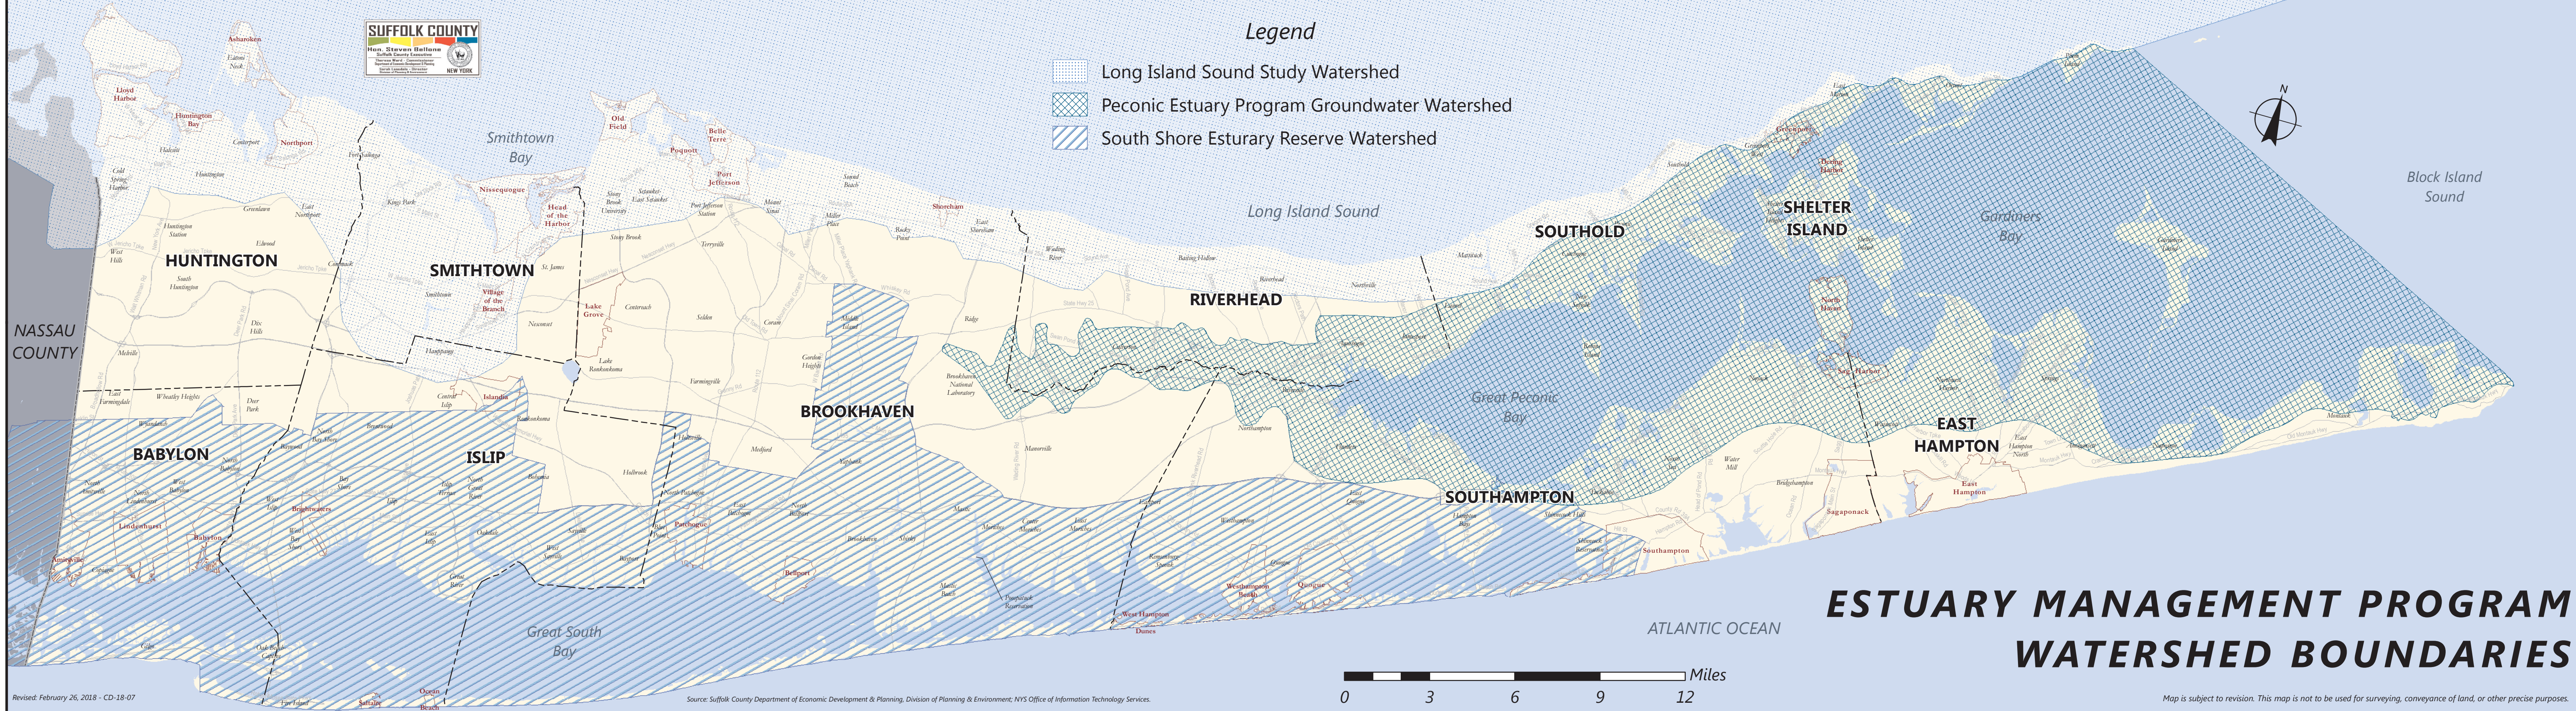

SUFFOLK COUNTY, NEW YORK

Legend

-  Long Island Sound Study Watershed
-  Peconic Estuary Program Groundwater Watershed
-  South Shore Estuary Reserve Watershed

ESTUARY MANAGEMENT PROGRAM WATERSHED BOUNDARIES